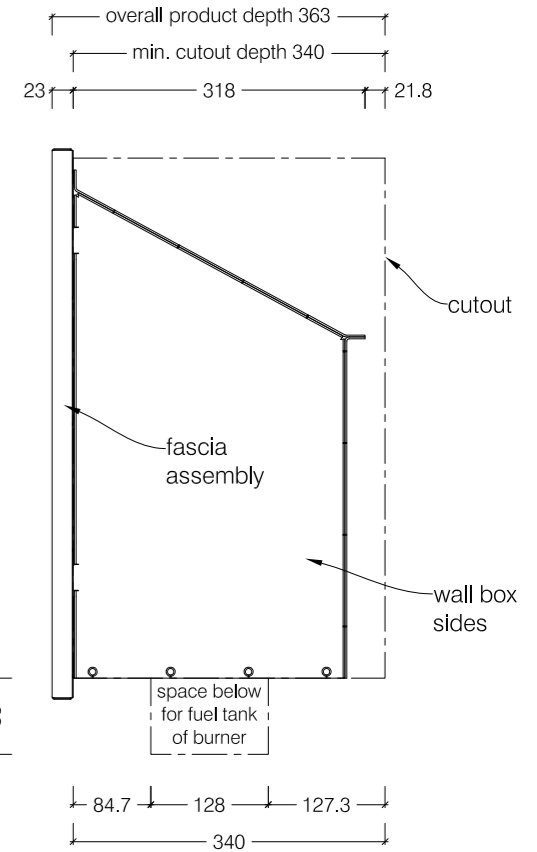

Top View

Front View

Side View

## 2000 Slimline Firebox for 2 x 800 Slimline Burners