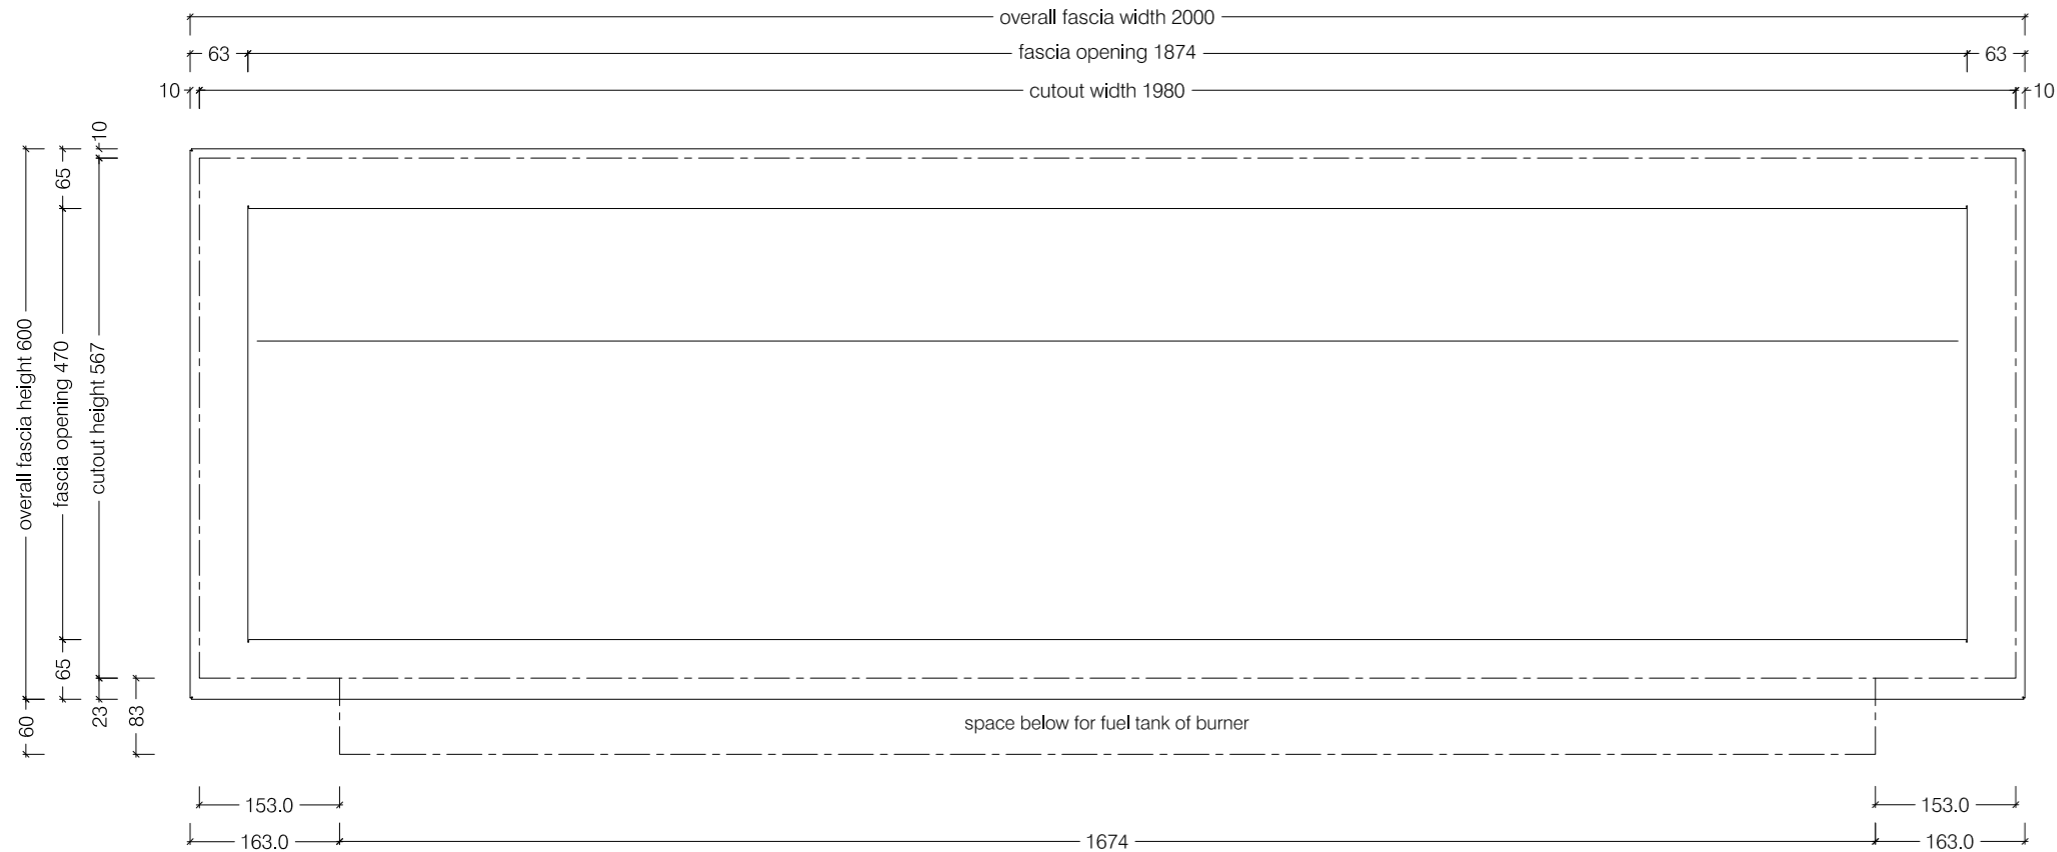

Top View

Front View

Side View

## 2000 Slimline Firebox for 2 x 800 Slimline Burners